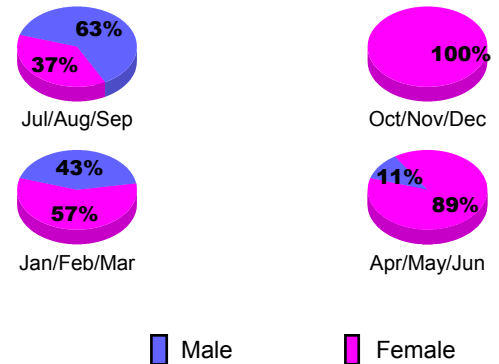

Membership Results 2012-2013
Goal, New, Dropped, Gain/Loss

YTD Status Quo Clubs 2012-2013

Status Quo Clubs Compared to Status Quo Members

Gender Comparison 2012-2013

Club Gain/Loss 2012-2013

Membership Gain/Loss 2012-2013