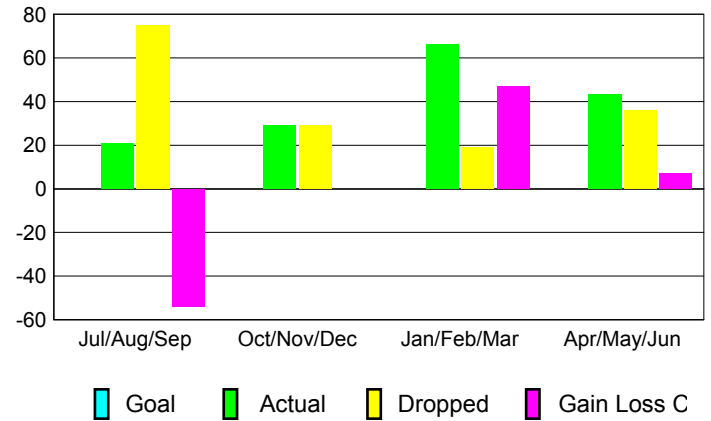

Membership Results 2012-2013
Goal, New, Dropped, Gain/Loss